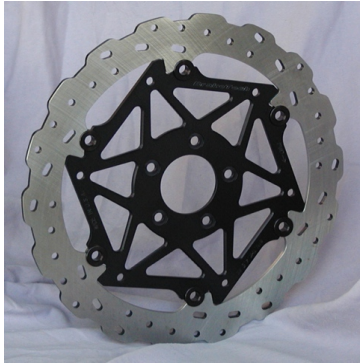

BrakeTech / Harley **BIG-BRAKE** Conversion Kits

12.6 Inch Hi-Performance brake upgrades

Dealer Price List and Application Guide

Updated 1/2016	2016		
DESCRIPTION			
All Kits include 320mm AXIS Rotors w/ Billet Aluminum Black Hard Anodized Caliper Relocation Brackets. Fitment Covers:			
<ol style="list-style-type: none"> 1. Conversion kit to Brembo 4-pot twin-pin Gold-Line Caliper (65mm mounting centers), Calipers Not Included 2. Conversion kits for `09 & up XR1200 3. Conversion kits fit the for `00 & up V-Rod 4. Conversion kits to fit the `08 & later model Harley equipped with OE Brembo 4-pot calipers, spoke mounted rotors 			

Designed to replace & update the original equipment 11.5" fixed mount, non-floating standard rotors				
AXIS/Brembo 4-pot Conversion Kits				
YEAR	MODEL	DUAL Disc Kit: Stainless Steel Full-Floaters	PART #	MSRP
Black Diamond Center Carriers				
00-07	Most Models*	AXIS/Cobra Stainless Steel with black center & buttons - blk adapters, kit	BT-HD326.KS	785.00
Black Diamond Center Carriers & Chromed Buttons				
00-07	Most Models*	AXIS/Cobra Stainless Steel with black center & chrome buttons - blk adapters, kit	BT-HD329.KS	805.00
YEAR	MODEL	DUAL Disc Kit: Ductile Iron Full-Floaters	PART #	MSRP